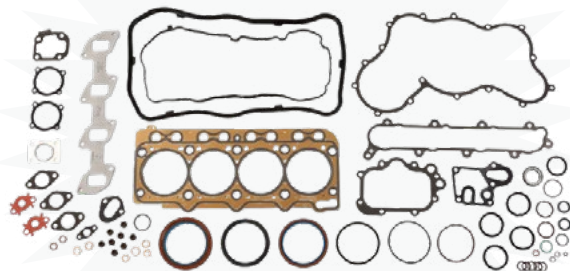

201150
8097868

kit completo guarnizioni, motore
engine gasket kit

FPT **PRODUCT**
FPT **BOX**