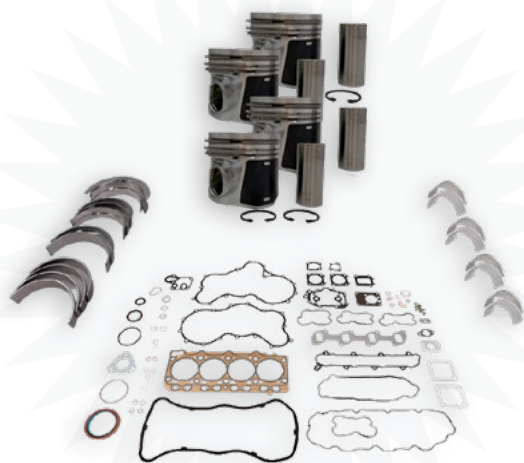

APPLICATION F32 / F5AE / F5CE - CNH/CLAAS

DETAILS alesaggio Ø99.4mm
bore Ø99.4mm

785340
785340

kit rettifica motore
engine overhauling kit

Mec-Diesel **PRODUCT**
Mec-Diesel **BOX**