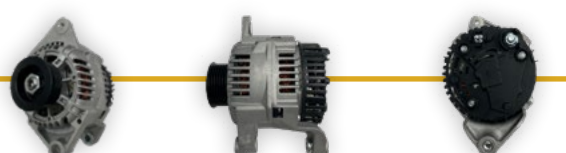

MEC REF

431450M

Jumpy - Scudo - Expert 1.9

DETAILS

PSA
12V, 100A, 6 RIBS, with pulley