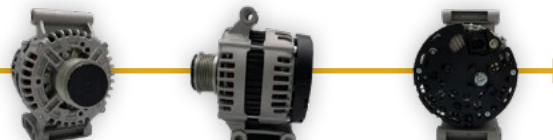

MEC DIESEL

MEC REF

431180M

Jumper - Expert 2.0

DETAILS

PSA
12V, 150A, 6 RIBS, with pulley

MEC REF

432023M