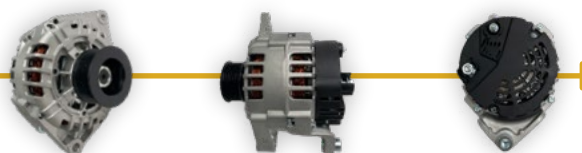

MEC REF

431510M

Jumpy 2.0 - Ranch 1.9

DETAILS

PSA
12V, 70A, 6 RIBS, with pulley