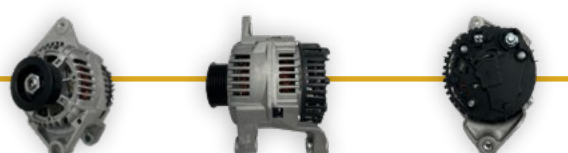

MEC REF

431475M

C4 - C5 - DS4 - DS5 - 207 1.6

DETAILS

PSA
12V, 150, 6 RIBS, with pulley