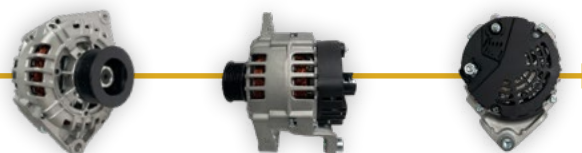

Jumper - Boxer 2.2

DETAILS

PSA
14V, 150A, 6 RIBS, with pulley

MEC REF

433100M

Jumpy - Expert 2.0

DETAILS

PSA
12V, 120A, 6 RIBS, with pulley