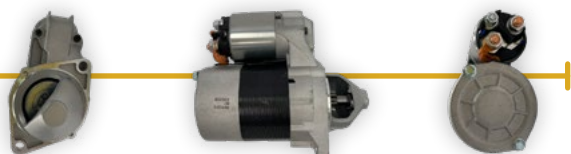

DETAILS

MERCEDES - BENZ
24V, 1,7KW, 12T

MEC REF

330519M

Classe A - Vaneo 1.4/1.6

DETAILS

MERCEDES - BENZ
12V, 1,0KW, 8T

MEC REF