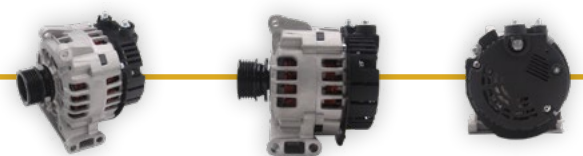

MEC REF

432063M

Classe A - Vaneo 1.6 2005

DETAILS

MERCEDES - BENZ
14V, 90A, 5 RIBS, with pulley