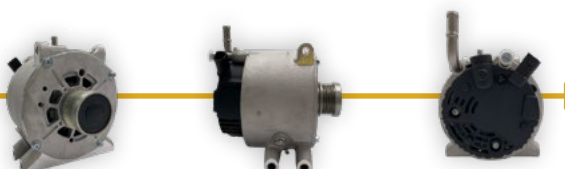

DETAILS

MERCEDES - BENZ
24V, 180A, 6 RIBS, with pulley

MEC REF

432063M

Classe A - Vaneo 1.6 2005

DETAILS

MERCEDES - BENZ
14V, 90A, 5 RIBS, with pulley

MEC REF